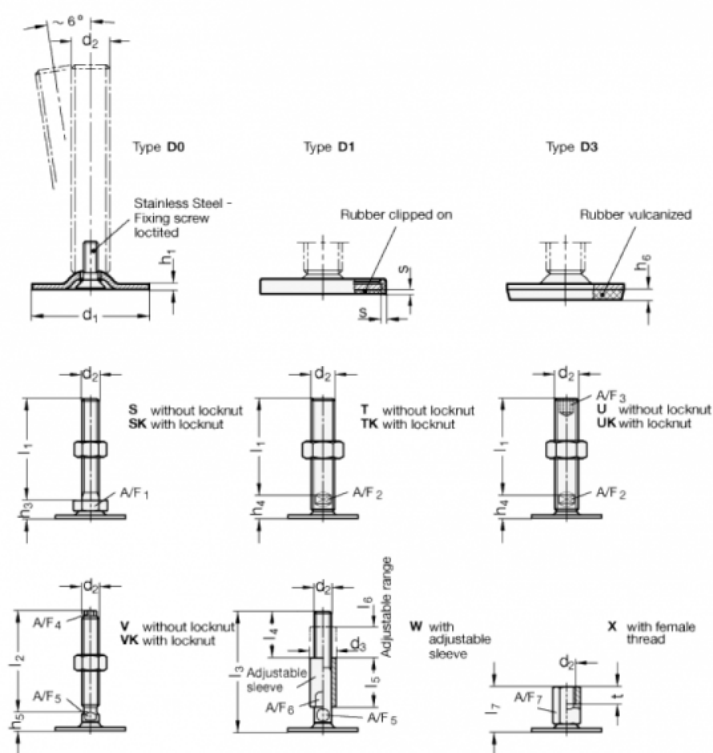

Article number: 204150M1060D0SK
 Description: E+G levelling foot
 GN 41-50-M10-60-D0-SK
 Note: SK With nut, External hexagon at the bottom

Measures

A/F1 = 17
 d1 = 50
 d2 = M10
 h1 = 2.5
 h3 = 11
 h6 =
 l1 = 60
 s =